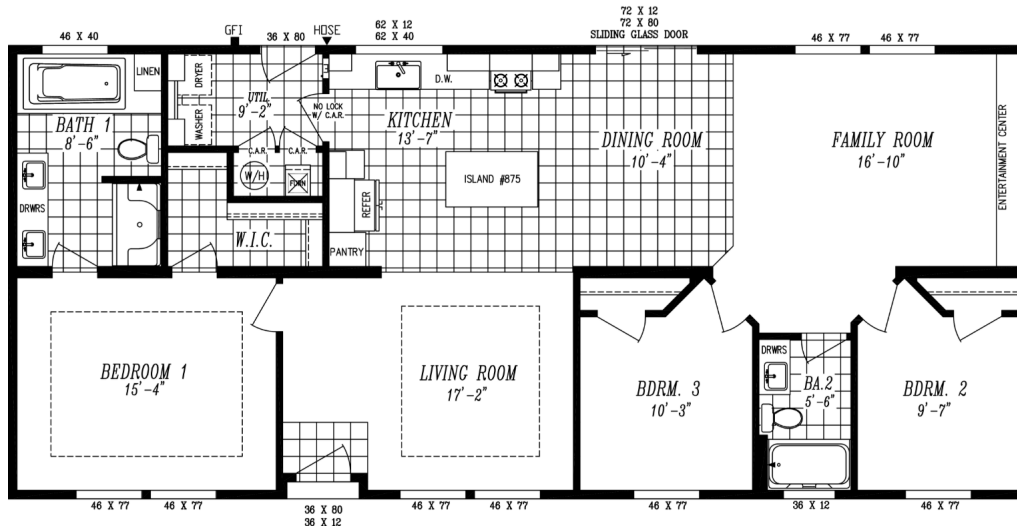

The Majestic 9601

3 Bedrooms | 2 Bathrooms | 1,600 sq ft

OPT. 48x72 SHWR.

OPT DEN IPO BEDROOM 3

FRONT SIDEWALL

BACK SIDEWALL

FRONT ENDWALL

REAR ENDWALL

The Majestic 9601

3 Bedrooms | 2 Bathrooms | 1,600 sq ft

DELUXE PRIMARY BATH

- ✓ 60" Walk In Shower with Frameless Door
- ✓ Linen Storage
- ✓ Dual Rectangular Sinks
- ✓ 6' Rectangular Soaking Tub

STANDARD FEATURES