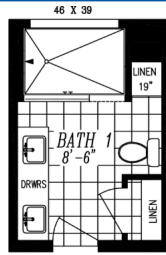

The Majestic 9601

3 Bedrooms | 2 Bathrooms | 1,600 sq ft

OPT. 48x72 SHWR.

OPT DEN IPO BEDROOM 3

FRONT SIDEWALL

BACK SIDEWALL

FRONT ENDWALL

REAR ENDWALL

The Majestic 9601

3 Bedrooms | 2 Bathrooms | 1,600 sq ft

DELUXE PRIMARY BATH

- ✓ 60" Walk In Shower with Frameless Door
- ✓ Linen Storage
- ✓ Dual Rectangular Sinks
- ✓ 6' Rectangular Soaking Tub

STANDARD FEATURES